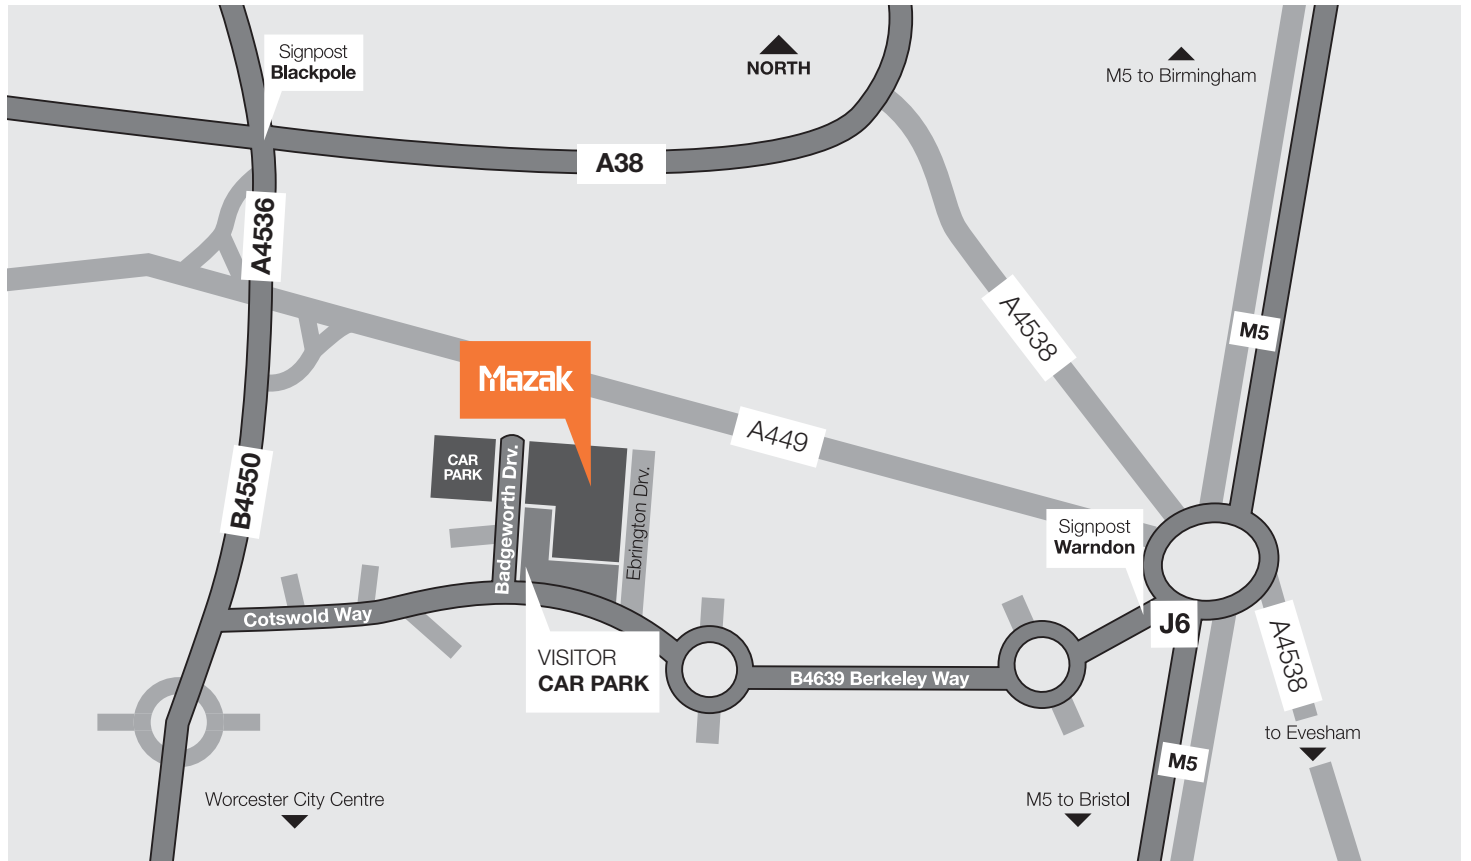

WHERE TO FIND US

EUROPEAN HEADQUARTERS, MANUFACTURING PLANT AND EUROPEAN TECHNOLOGY CENTRE

Helping manufacturers throughout the UK and Europe
to achieve higher productivity and profitability.

FROM THE M5: Leave the M5 at Junction 6 (Worcester North). Follow the signpost 'Warndon'. Straight on at second roundabout, Cotswold Way. The plant is located 1.5 miles from Junction 6.

FROM THE A38: Turn South onto Blackpole Road (A4536). After about 0.6 miles, turn left onto Cotswold Way. Badgeworth Drive is the 3rd turning on the left.

EUROPEAN HEADQUARTERS

Yamazaki Mazak UK Ltd, Badgeworth Drive, Worcester WR4 9NF